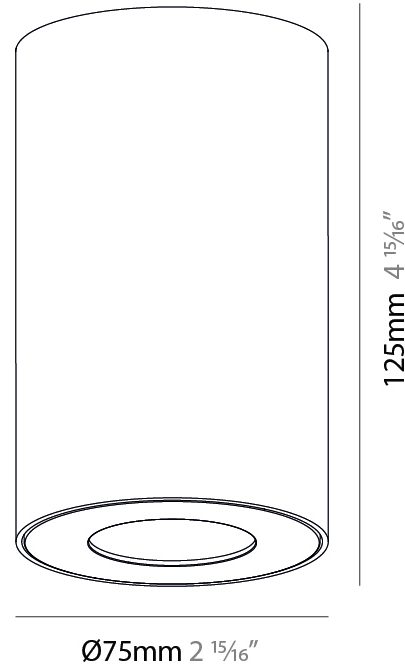

GENERAL

Series: Oiko Pro
Subseries: Oiko Pro Round
Brand: Prolicht
Division: Architectural
Mounting Type: Surface
Mounting Location: Ceiling
Subcategory: Downlight

PHYSICAL

Shape: Cylinder
Diameter (mm): 75
Diameter (in): 2 15/16
Height (mm): 125
Height (in): 4 15/16
Light Distribution: Direct
Weight (kg): 0.452
Fixture Finish: SSR / BKV / CWI / CRY / HAB / UFT / ITA / RUA / FTG / MYG / LOD / PUS / FRO / FUP / KIA / POP / BLS / SPG / MEY / GOH / GUM / CHC / COM / ABZ / JAG / OBR / MOS / ROR
Fixture Material: Metal

ELECTRICAL

Lamp Type: LED (Zhaga Standard)
Input Wattage (W): 14
Total Output Wattage (W): 12.8
Dimming: Non-Dimming / Phase Dimming (120vac Only)
Driver Included: Yes
Driver Location: Integrated
Driver Type: Constant Current - Universal
Driver Class: Class 2
Input Voltage (V): 120 - 277
Constant Current (MA): 350
Upon Request: Remote: 0-10Vdc dimming / Phase dimming 120Vac / Non-dimming 120/277Vac (No Cover Plate)

LED

Color Temperature (°K): 2700 / 3000 / 3500 / 4000
Max. Delivered Lumen (lm): 951 / 1028 / 1088 / 1091
Nominal Lumen (lm): 1246 / 1342 / 1396 / 1424
CRI: >90 CRI
Lamp Life (hrs): 50000

OPTICAL

Reflector°: 14
Adjustability: Fixed

RATINGS AND CERTIFICATIONS

Certified By: Certified for North American Standards
IP rating: IP20