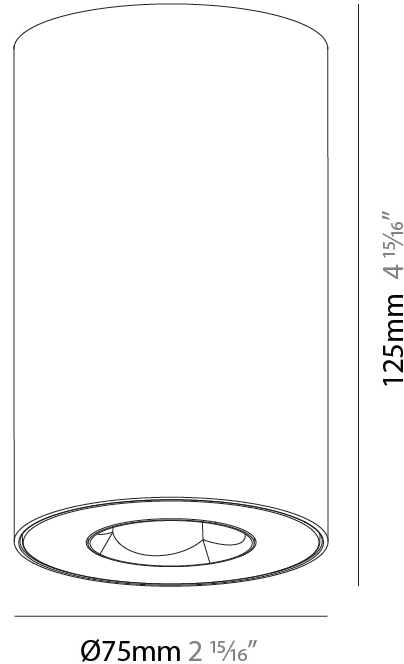

GENERAL

Series: Oiko Pro
Subseries: Oiko Pro Round
Brand: Prolicht
Division: Architectural
Mounting Type: Surface
Mounting Location: Ceiling
Subcategory: Downlight

PHYSICAL

Shape: Cylinder
Diameter (mm): 75
Diameter (in): 2 15/16
Height (mm): 125
Height (in): 4 15/16
Light Distribution: Direct
Weight (kg): 0.452
Fixture Finish: SSR / BKV / CWI / CRY / HAB / UFT / ITA / RUA / FTG / MYG / LOD / PUS / FRO / FUP / KIA / POP / BLS / SPG / MEY / GOH / GUM / CHC / COM / ABZ / JAG / OBR / MOS / ROR
Fixture Material: Metal

ELECTRICAL

Lamp Type: LED (Zhaga Standard)
Input Wattage (W): 13
Total Output Wattage (W): 11.8
Dimming: Non-Dimming / Phase Dimming (120vac Only)
Driver Included: Yes
Driver Location: Integrated
Driver Type: Constant Current - Universal
Driver Class: Class 2
Input Voltage (V): 120 - 277
Upon Request: Remote: 0-10Vdc dimming / Phase dimming 120Vac / Non-dimming 120/277Vac (No Cover Plate)

LED

Color Temperature (°K): 2700 / 3000 / 3500 / 4000
Max. Delivered Lumen (lm): 1293 / 1289 / 1350 / 1362
Nominal Lumen (lm): 1473 / 1468 / 1538 / 1552
CRI: >90 CRI
Lamp Life (hrs): 50000

OPTICAL

Reflector: 50
Adjustability: Fixed

RATINGS AND CERTIFICATIONS

Certified By: Certified for North American Standards
IP rating: IP20