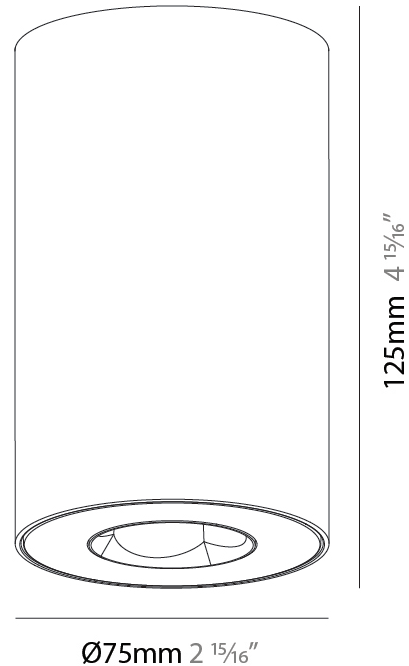

GENERAL

Series: Oiko Pro
Subseries: Oiko Pro Round
Brand: Prolicht
Division: Architectural
Mounting Type: Surface
Mounting Location: Ceiling
Subcategory: Downlight

PHYSICAL

Shape: Cylinder
Diameter (mm): 75
Diameter (in): 2 15/16
Height (mm): 125
Height (in): 4 15/16
Light Distribution: Direct
Weight (kg): 0.452
Fixture Finish: SSR / BKV / CWI / CRY / HAB / UFT / ITA / RUA / FTG / MYG / LOD / PUS / FRO / FUP / KIA / POP / BLS / SPG / MEY / GOH / GUM / CHC / COM / ABZ / JAG / OBR / MOS / ROR
Fixture Material: Metal

ELECTRICAL

Lamp Type: LED (Zhaga Standard)
Input Wattage (W): 13
Total Output Wattage (W): 11.8
Dimming: Non-Dimming / Phase Dimming (120vac Only)
Driver Included: Yes
Driver Location: Integrated
Driver Type: Constant Current - Universal
Driver Class: Class 2
Input Voltage (V): 120 - 277
Upon Request: Remote: 0-10Vdc dimming / Phase dimming 120Vac / Non-dimming 120/277Vac (No Cover Plate)

LED

Color Temperature (°K): 2700 / 3000 / 3500 / 4000
Max. Delivered Lumen (lm): 1377 / 1372 / 1438 / 1451
Nominal Lumen (lm): 1473 / 1468 / 1538 / 1552
CRI: >90 CRI
Lamp Life (hrs): 50000

OPTICAL

Reflector: 60
Adjustability: Fixed

RATINGS AND CERTIFICATIONS

Certified By: Certified for North American Standards
IP rating: IP20