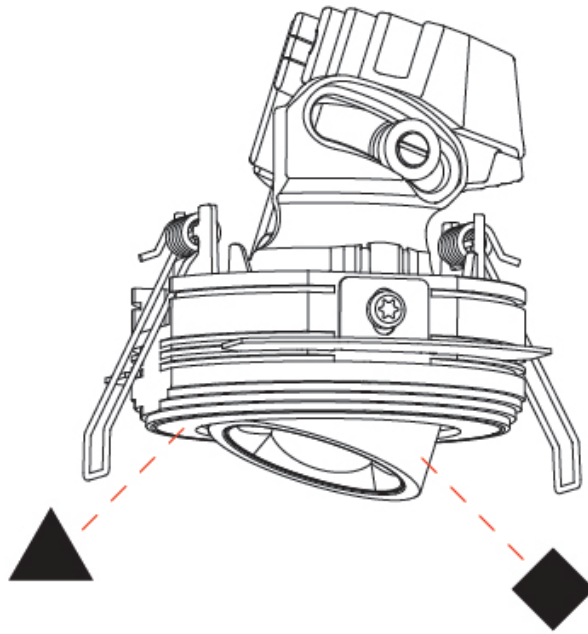

OIKO PRO ADJUSTABLE TRIMLESS

A35818-

PROJECT _____

TYPE _____

SPECIFIER _____

QUANTITY _____

DATE _____