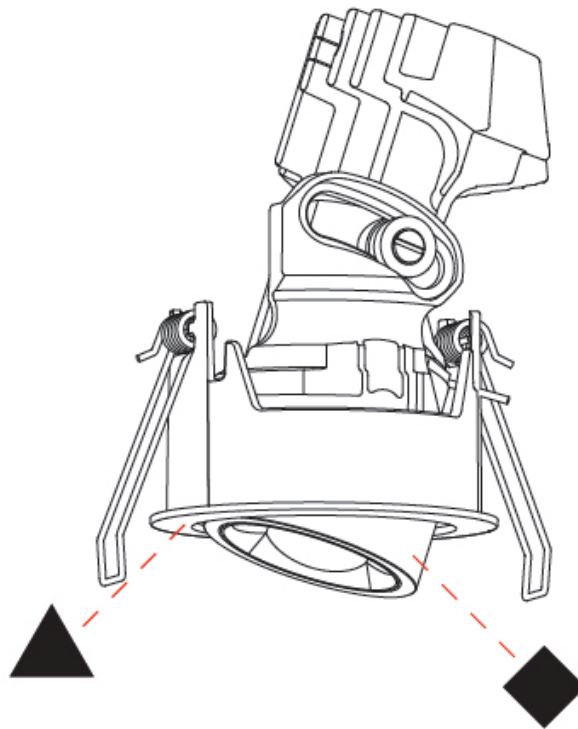

OIKO PRO ADJUSTABLE RECESSED

A35842-

PROJECT _____

TYPE _____

SPECIFIER _____

QUANTITY _____

DATE _____