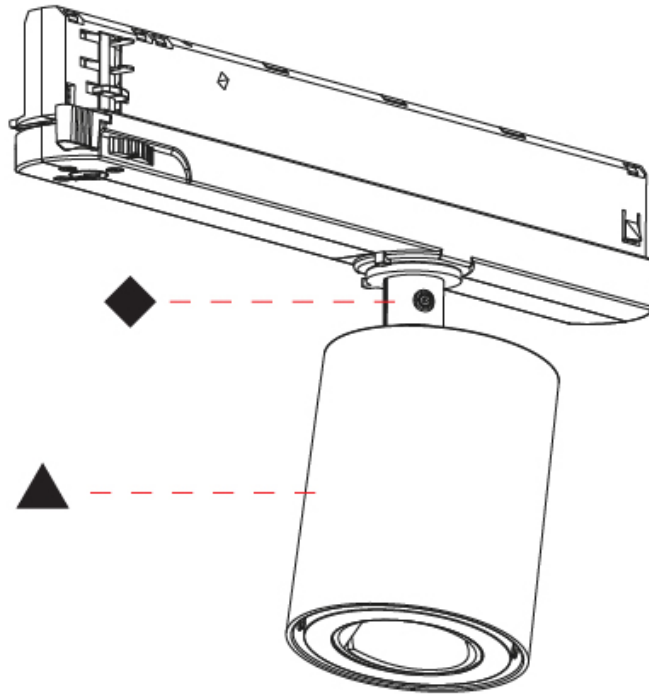

OIKO PRO IN WALLWASH TRACK

A3T206-

PROJECT _____

TYPE _____

SPECIFIER _____

QUANTITY _____

DATE _____

A