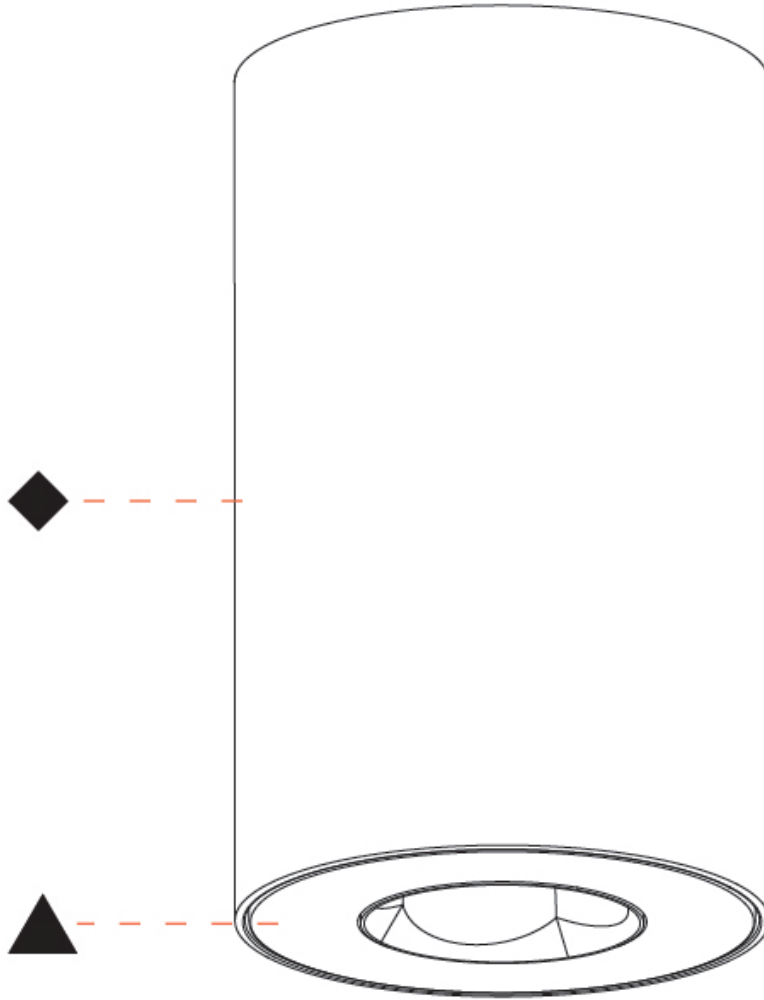

OIKO PRO ROUND SURFACE

A3D232-

PROJECT

TYPE

SPECIFIER

QUANTITY

DATE