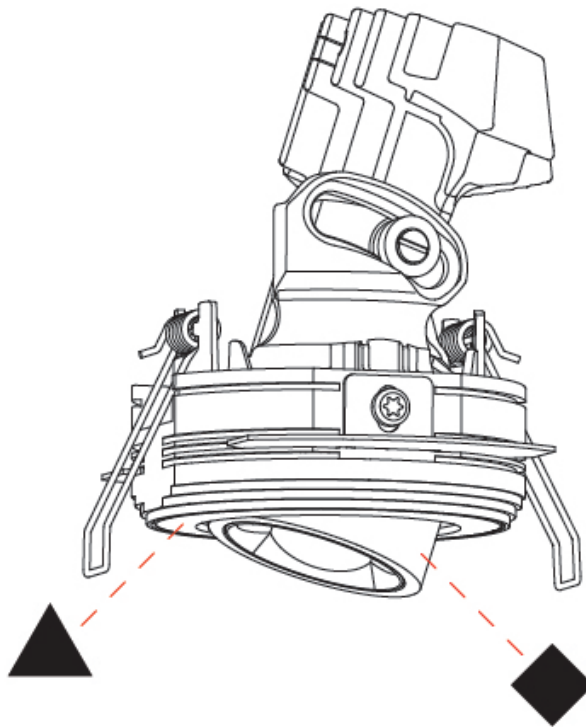

OIKO PRO ADJUSTABLE TRIMLESS

A35816-

PROJECT _____

TYPE _____

SPECIFIER _____

QUANTITY _____

DATE _____

A