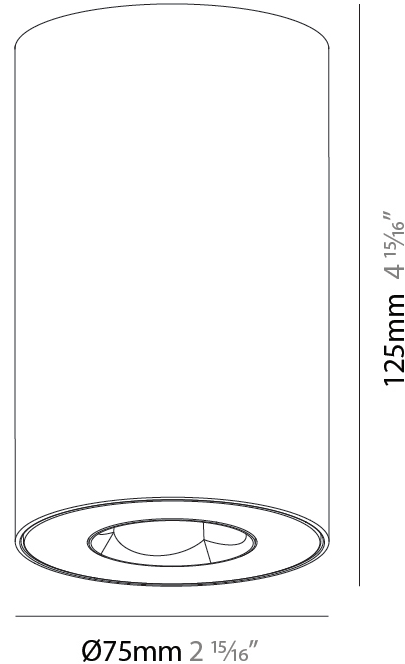

GENERAL

Series: Oiko Pro
Subseries: Oiko Pro Round
Brand: Prolicht
Division: Architectural
Mounting Type: Surface
Mounting Location: Ceiling
Subcategory: Downlight

PHYSICAL

Shape: Cylinder
Diameter (mm): 75
Diameter (in): 2 15/16
Height (mm): 125
Height (in): 4 15/16
Light Distribution: Direct
Weight (kg): 0.452
Fixture Finish: SSR / BKV / CWI / CRY / HAB / UFT / ITA / RUA / FTG / MYG / LOD / PUS / FRO / FUP / KIA / POP / BLS / SPG / MEY / GOH / GUM / CHC / COM / ABZ / JAG / OBR / MOS / ROR
Fixture Material: Metal

ELECTRICAL

Lamp Type: LED (Zhaga Standard)
Input Wattage (W): 13
Total Output Wattage (W): 11.8
Dimming: Tri-Mode (Non-Dimming and Phase Dimming (120Vac only) and 0-10V Dimming)
Driver Included: Yes
Driver Location: Integrated
Driver Type: Constant Current - Universal
Driver Class: Class 2
Input Voltage (V): 120 - 277
Constant Current (MA): 350
Upon Request: Remote: 0-10Vdc dimming / Phase dimming 120Vac / Non-dimming 120/277Vac (No Cover Plate)

LED

Color Temperature (°K): 2700 / 3000 / 3500 / 4000
Max. Delivered Lumen (lm): 1218 / 1214 / 1272 / 1283
Nominal Lumen (lm): 1473 / 1468 / 1538 / 1552
CRI: >90 CRI
Lamp Life (hrs): 50000

OPTICAL

Reflector°: 34
Adjustability: Fixed

RATINGS AND CERTIFICATIONS

Certified By: Certified for North American Standards
IP rating: IP20

PROJECT
TYPE
SPECIFIER
QUANTITY
DATE