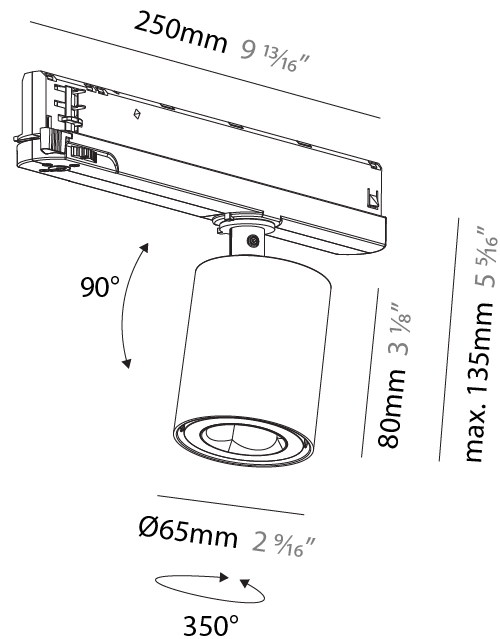

1. To build a product code in our configurator select the specify button on the base model # product page
2. To build a manual product code on this datasheet choose from the options listed below in blue font and add the suffix to the base model #

GENERAL

Series: Oiko Pro
Subseries: Oiko Pro In
Brand: Prolicht
Division: Architectural
Mounting Type: Track
Mounting Location: Ceiling
Subcategory: Spots

PHYSICAL

Shape: Cylinder
Diameter (mm): 65
Diameter (in): 2 ⁹/₁₆
Length (mm): 250
Length (in): 9 ¹³/₁₆
Height (mm): 80
Height (in): 3 ¹/₈
Max. Overall Height (mm): 135
Max. Overall Height (in): 5 ⁵/₁₆
Light Distribution: Adjustable / Direct
Fixture Finish: SSR / BKV / CWI / CRY / HAB / UFT / ITA / RUA / FTG / MYG / LOD / PUS / FRO / FUP / KIA / POP / BLS / SPG / MEY / GOH / GUM / CHC / COM / ABZ / JAG / OBR / MOS / ROR
Holder Finish: WHI / BLK
Fixture Material: Aluminum

ELECTRICAL

Lamp Type: LED
Input Wattage (W): 19
Total Output Wattage (W): 17.3
Dimming: [Non-Dimmable / 0-10V Dimming](#)
Driver Included: Yes
Driver Location: Integrated
Driver Type: Constant Current - 120Vac
Driver Class: Class 2
Input Voltage (V): 120

LED

Number of LEDs: 1
Color Temperature (°K): [2700 / 3000 / 3500 / 4000](#)
Max. Delivered Lumen (lm): 1547 / 1665 / 1724 / 1759
Nominal Lumen (lm): 1905 / 2050 / 2123 / 2166
CRI: >90 CRI
Lamp Life (hrs): 50000

OPTICAL

Reflector°: 50

RATINGS AND CERTIFICATIONS

Certified By: CSA Certified to UL and CSA Standards
IP rating: IP20