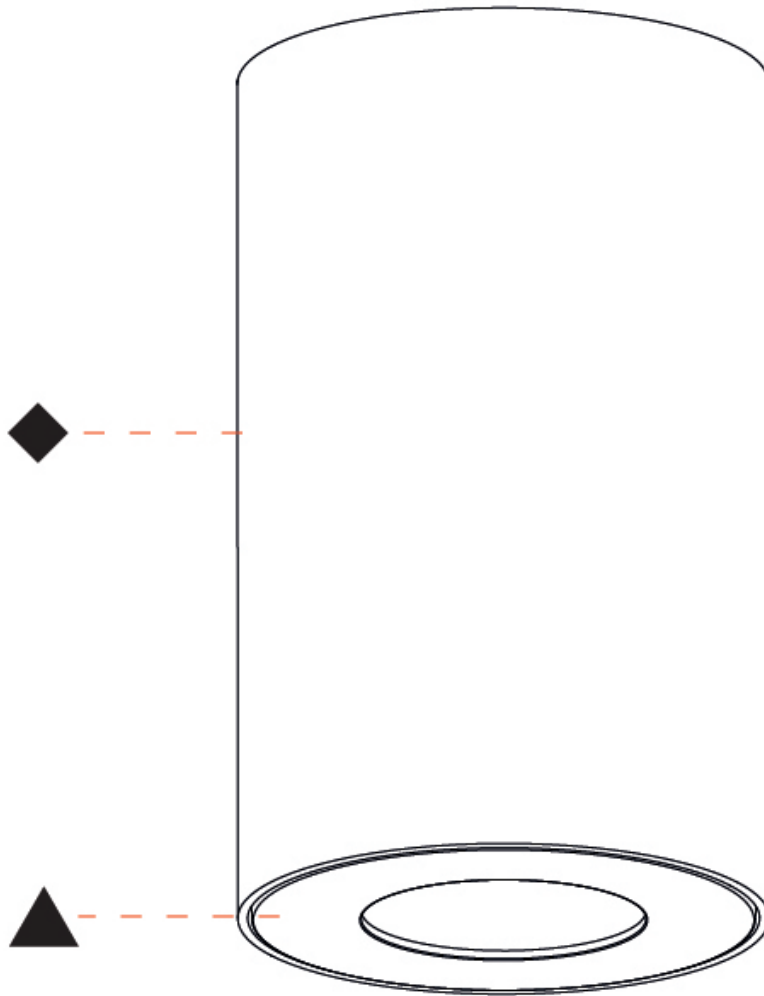

OIKO PRO ROUND SURFACE

A3D230-

PROJECT

TYPE

SPECIFIER

QUANTITY

DATE

A