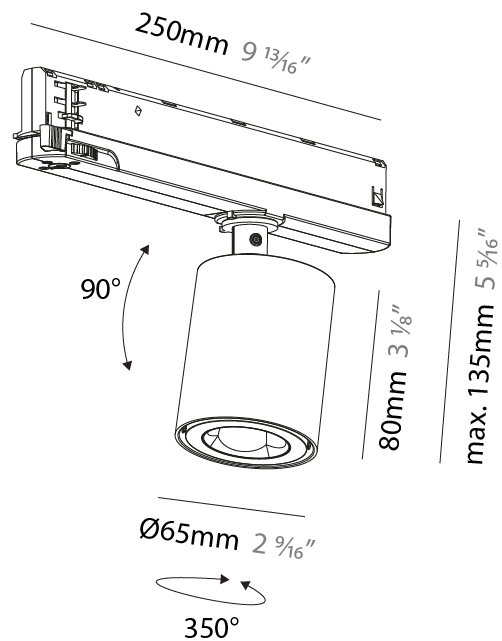

1. To build a product code in our configurator select the specify button on the base model # product page
2. To build a manual product code on this datasheet choose from the options listed below in blue font and add the suffix to the base model #

GENERAL

Series: Oiko Pro
Subseries: Oiko Pro In
Brand: Prolicht
Division: Architectural
Mounting Type: Track
Mounting Location: Ceiling
Subcategory: Spots

PHYSICAL

Shape: Cylinder
Diameter (mm): 65
Diameter (in): 2 ⁹/₁₆
Length (mm): 250
Length (in): 9 ¹³/₁₆
Height (mm): 80
Height (in): 3 ¹/₈
Max. Overall Height (mm): 135
Max. Overall Height (in): 5 ⁵/₁₆
Light Distribution: Adjustable / Direct
Fixture Finish: SSR / BKV / CWI / CRY / HAB / UFT / ITA / RUA / FTG / MYG / LOD / PUS / FRO / FUP / KIA / POP / BLS / SPG / MEY / GOH / GUM / CHC / COM / ABZ / JAG / OBR / MOS / ROR
Holder Finish: WHI / BLK
Fixture Material: Aluminum

ELECTRICAL

Lamp Type: LED
Input Wattage (W): 19
Total Output Wattage (W): 17.3
Dimming: [Non-Dimmable / 0-10V Dimming](#)
Driver Included: Yes
Driver Location: Integrated
Driver Type: Constant Current - 120Vac
Driver Class: Class 2
Input Voltage (V): 120

LED

Number of LEDs: 1
Color Temperature (°K): 2700 / 3000 / 3500 / 4000
Max. Delivered Lumen (lm): 1699 / 1829 / 1893 / 1932
Nominal Lumen (lm): 1905 / 2050 / 2123 / 2166
CRI: >90 CRI
Lamp Life (hrs): 50000

OPTICAL

Reflector°: 60

RATINGS AND CERTIFICATIONS

Certified By: CSA Certified to UL and CSA Standards
IP rating: IP20